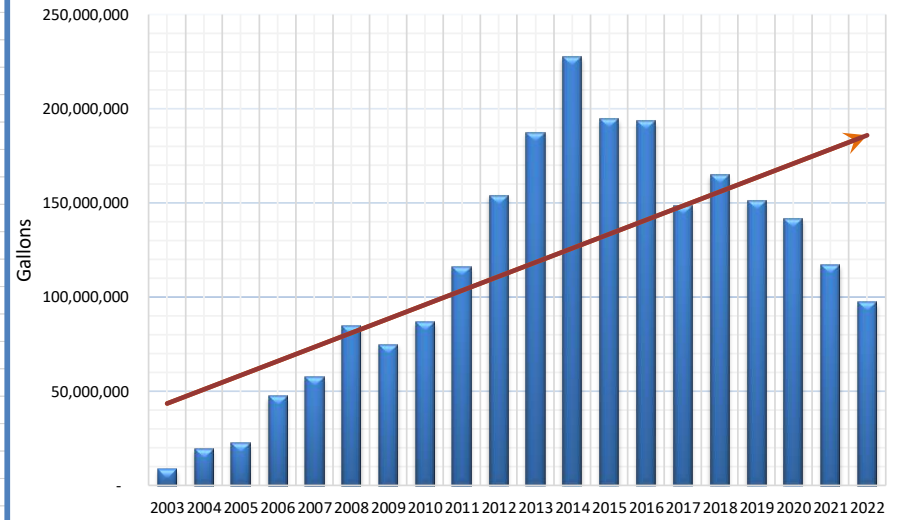

**Jonah Field Gallons of Water Produced 2003-2022**

**Jonah Field - Gallons of Water Injected 2003-2022**

Source: <http://pipeline.wyo.gov/StatsForField.cfm>