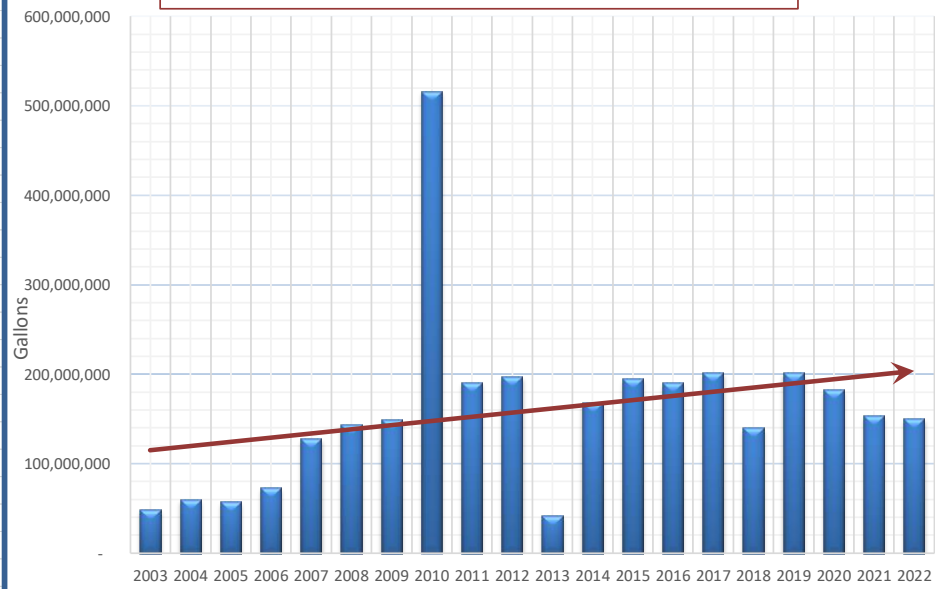

**Jonah Field Gallons of Water Produced 2003-2022**

**Jonah Field - Gallons of Water Injected 2003-2022**

Source: <http://pipeline.wyo.gov/StatsForField.cfm>